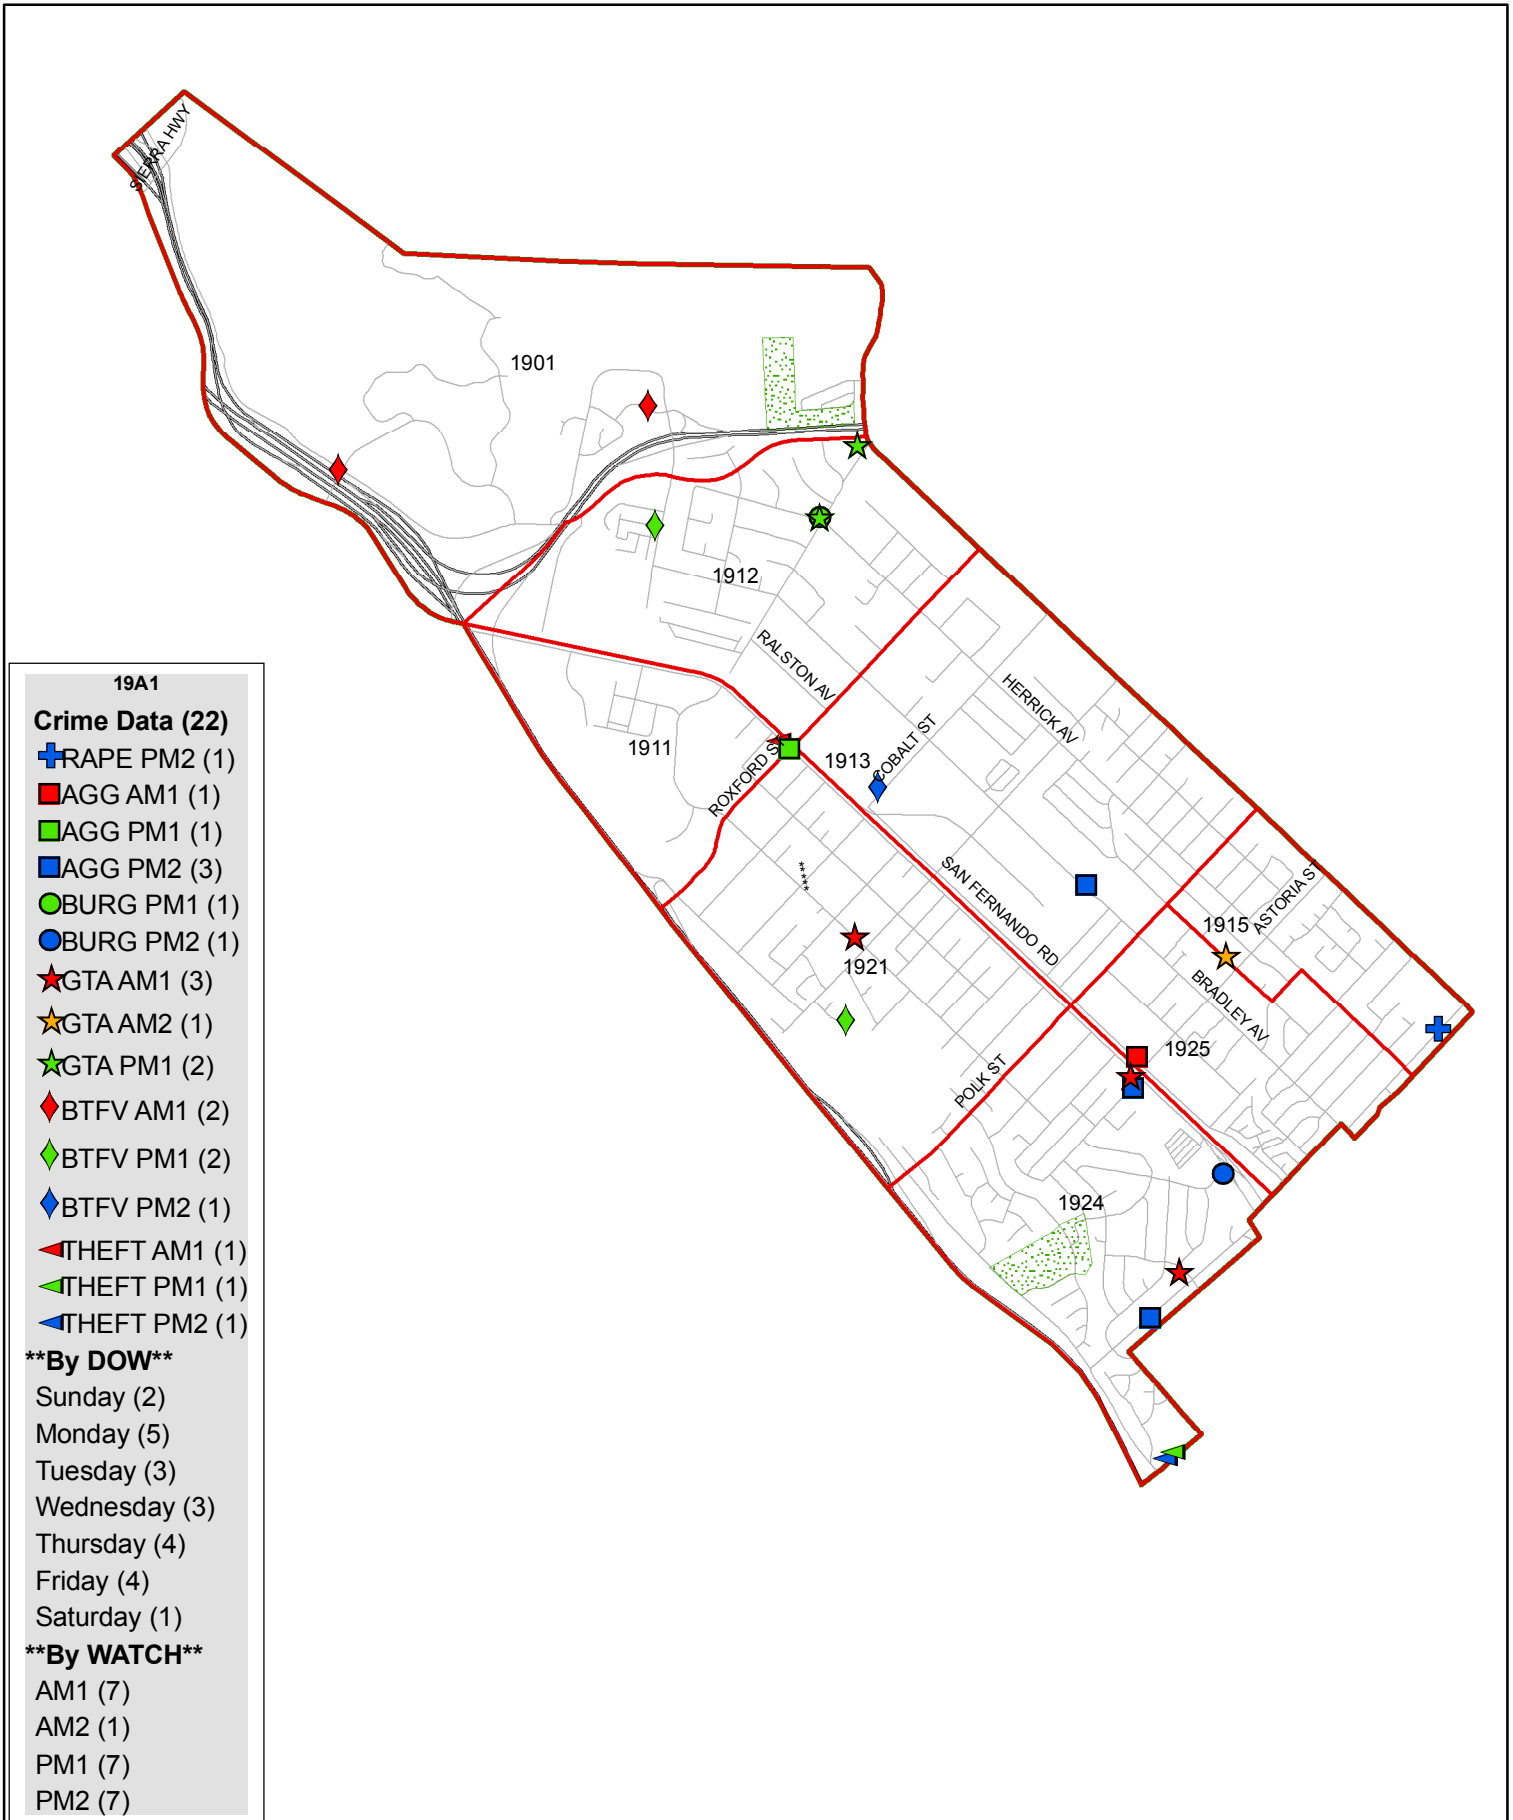

MISSION AREA - BASIC CAR 19A1 - CARTER (22)

03/24/19 - 04/20/19

AM1 = 0000 to 0559 AM2 = 0600 to 1159 PM1 = 1200 to 1759 PM2 = 1800 to 2359

MISSION AREA - BASIC CAR 19A7 - CRAWFORD (41)

03/24/19 - 04/20/19