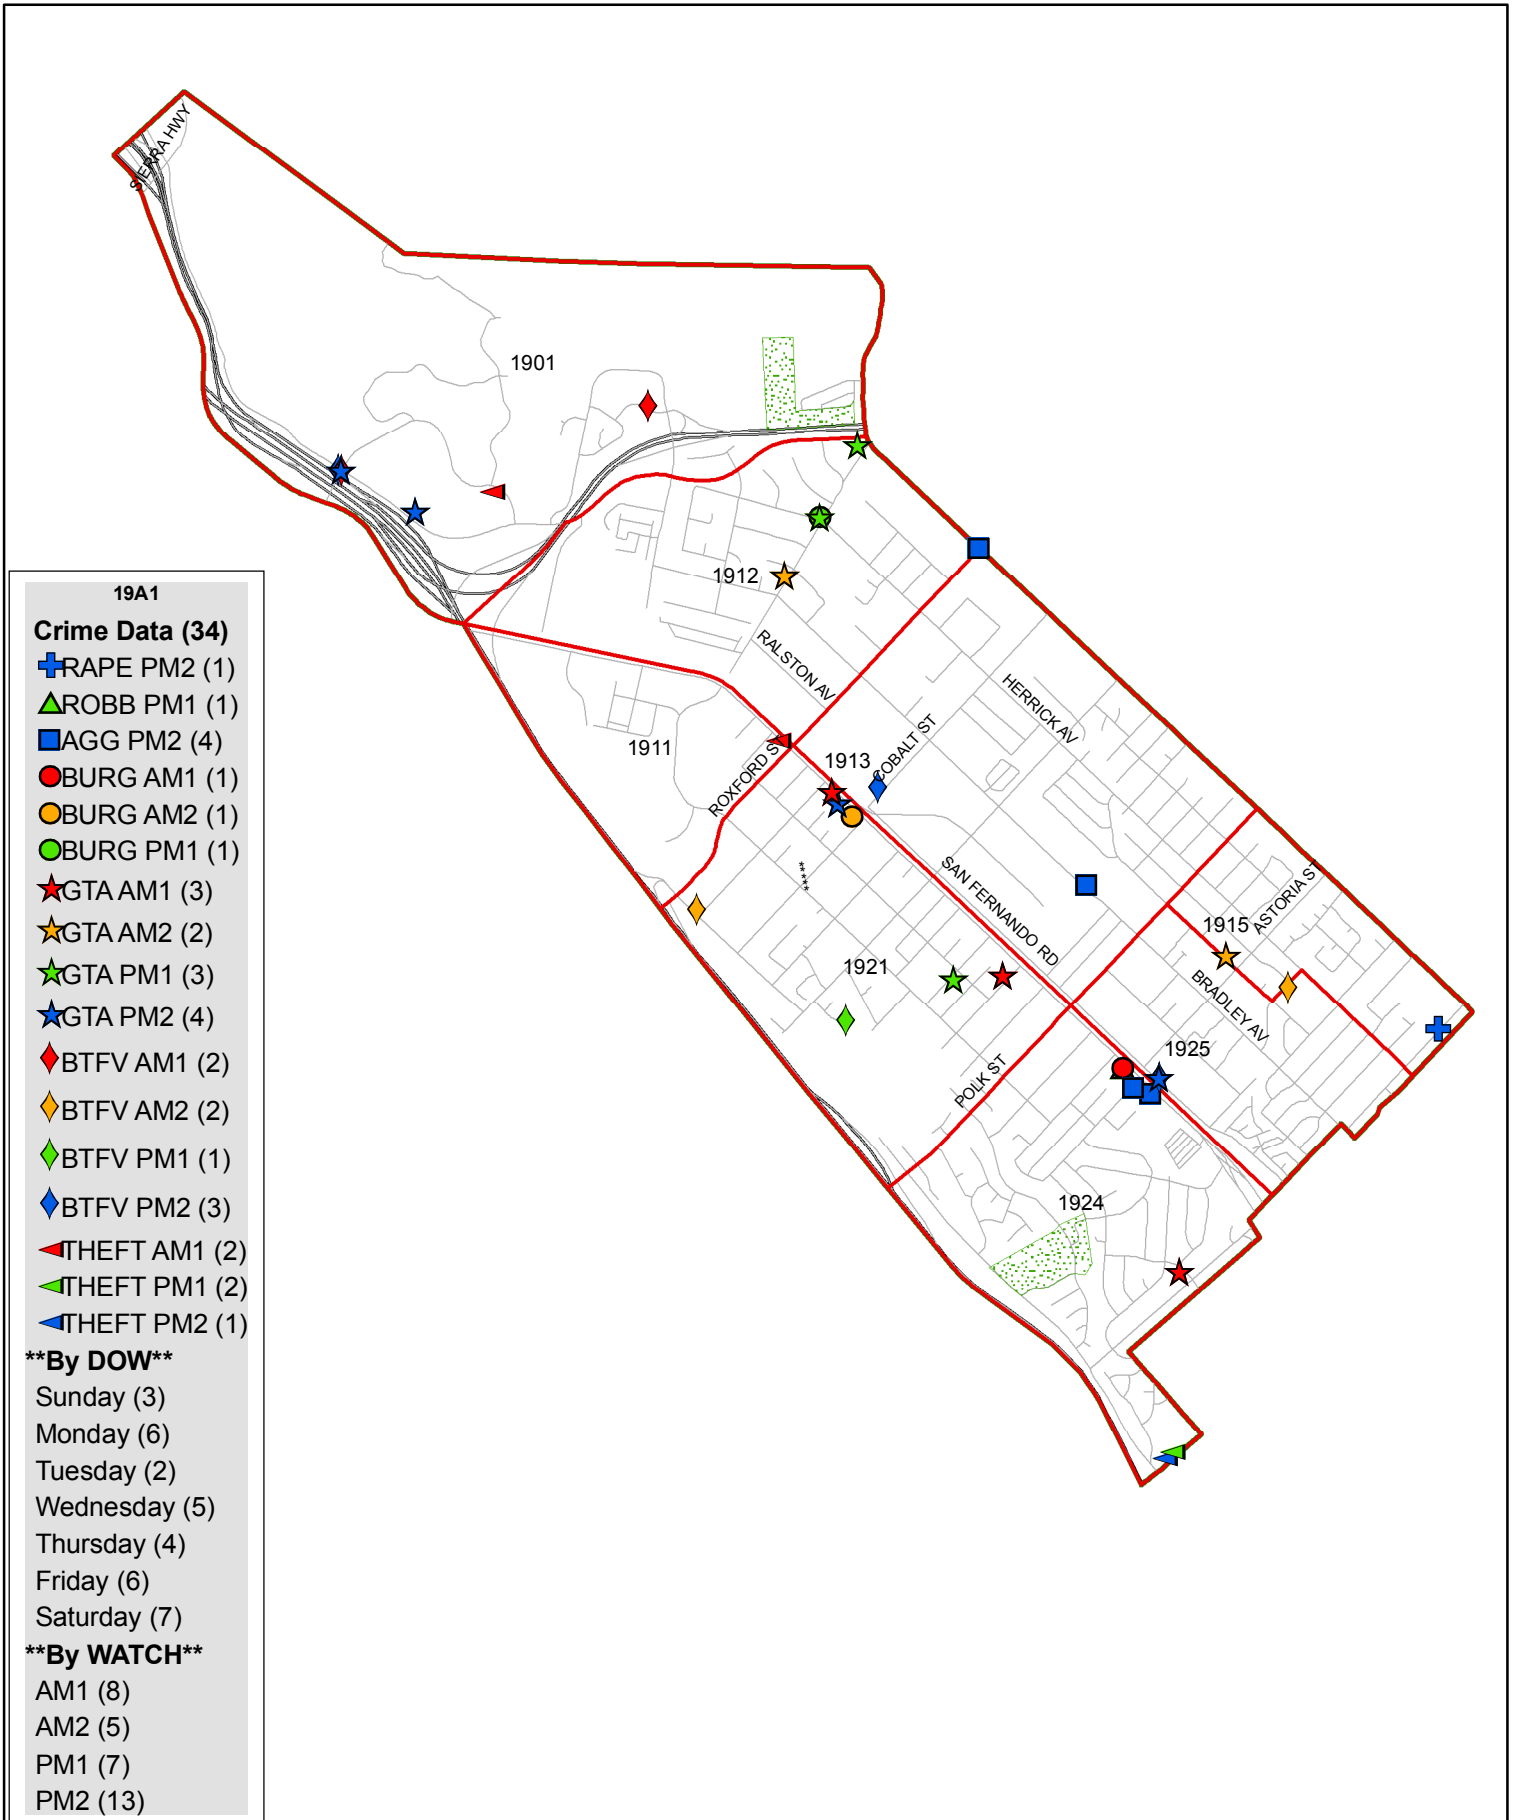

MISSION AREA - BASIC CAR 19A1 - CARTER (34)

03/10/19 - 04/06/19

AM1 = 0000 to 0559
 AM2 = 0600 to 1159
 PM1 = 1200 to 1759
 PM2 = 1800 to 2359

MISSION AREA - BASIC CAR 19A7 - CRAWFORD (54)

03/10/19 - 04/06/19